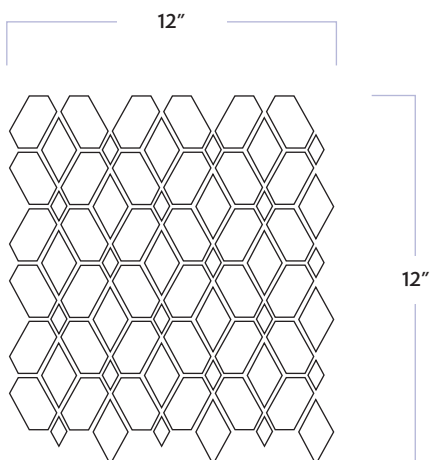

# Pietra Gris

# WALKER ZANGER™

MATERIAL	Natural Stone
FINISH	Honed
THICKNESS	3/8"
SHEET SIZE	11-1/2" x 12-2/5"
COVERAGE SQFT/PIECE	0.9960 SqFt
MOUNTING	Mesh
DCOF	>0.42
AVAILABLE COLORS	 Light Grey